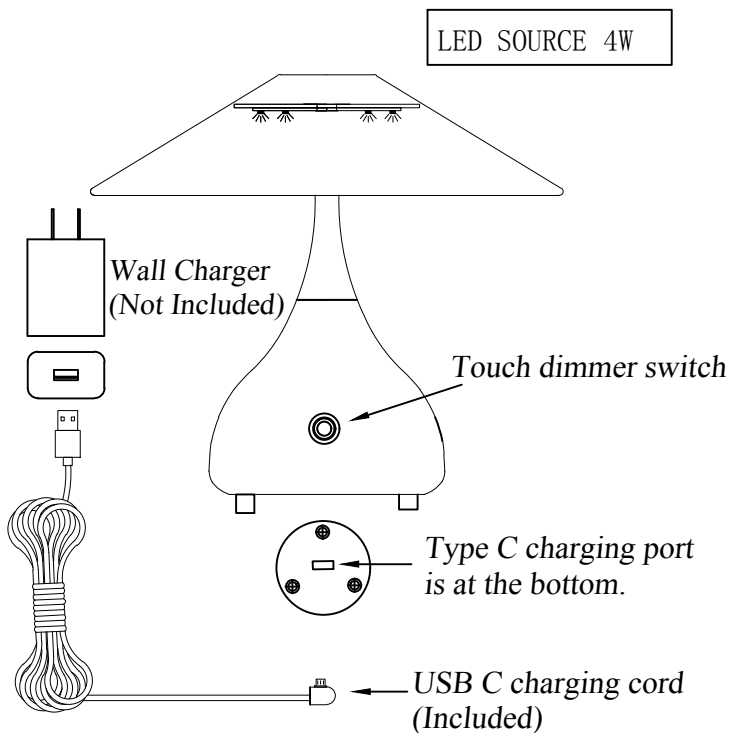

## Rechargeable Table Lamp

STYLE NO.: R30528-1

1. Take the parts carefully out of the carton, and place them on a flat surface, make sure that the parts will not be damaged.

2. Plug the charging cord into the charging port for charging.

3. When the charging port's red light is on, it means the lamp is charging. When the charging port's green light is on, it means the electricity is full.